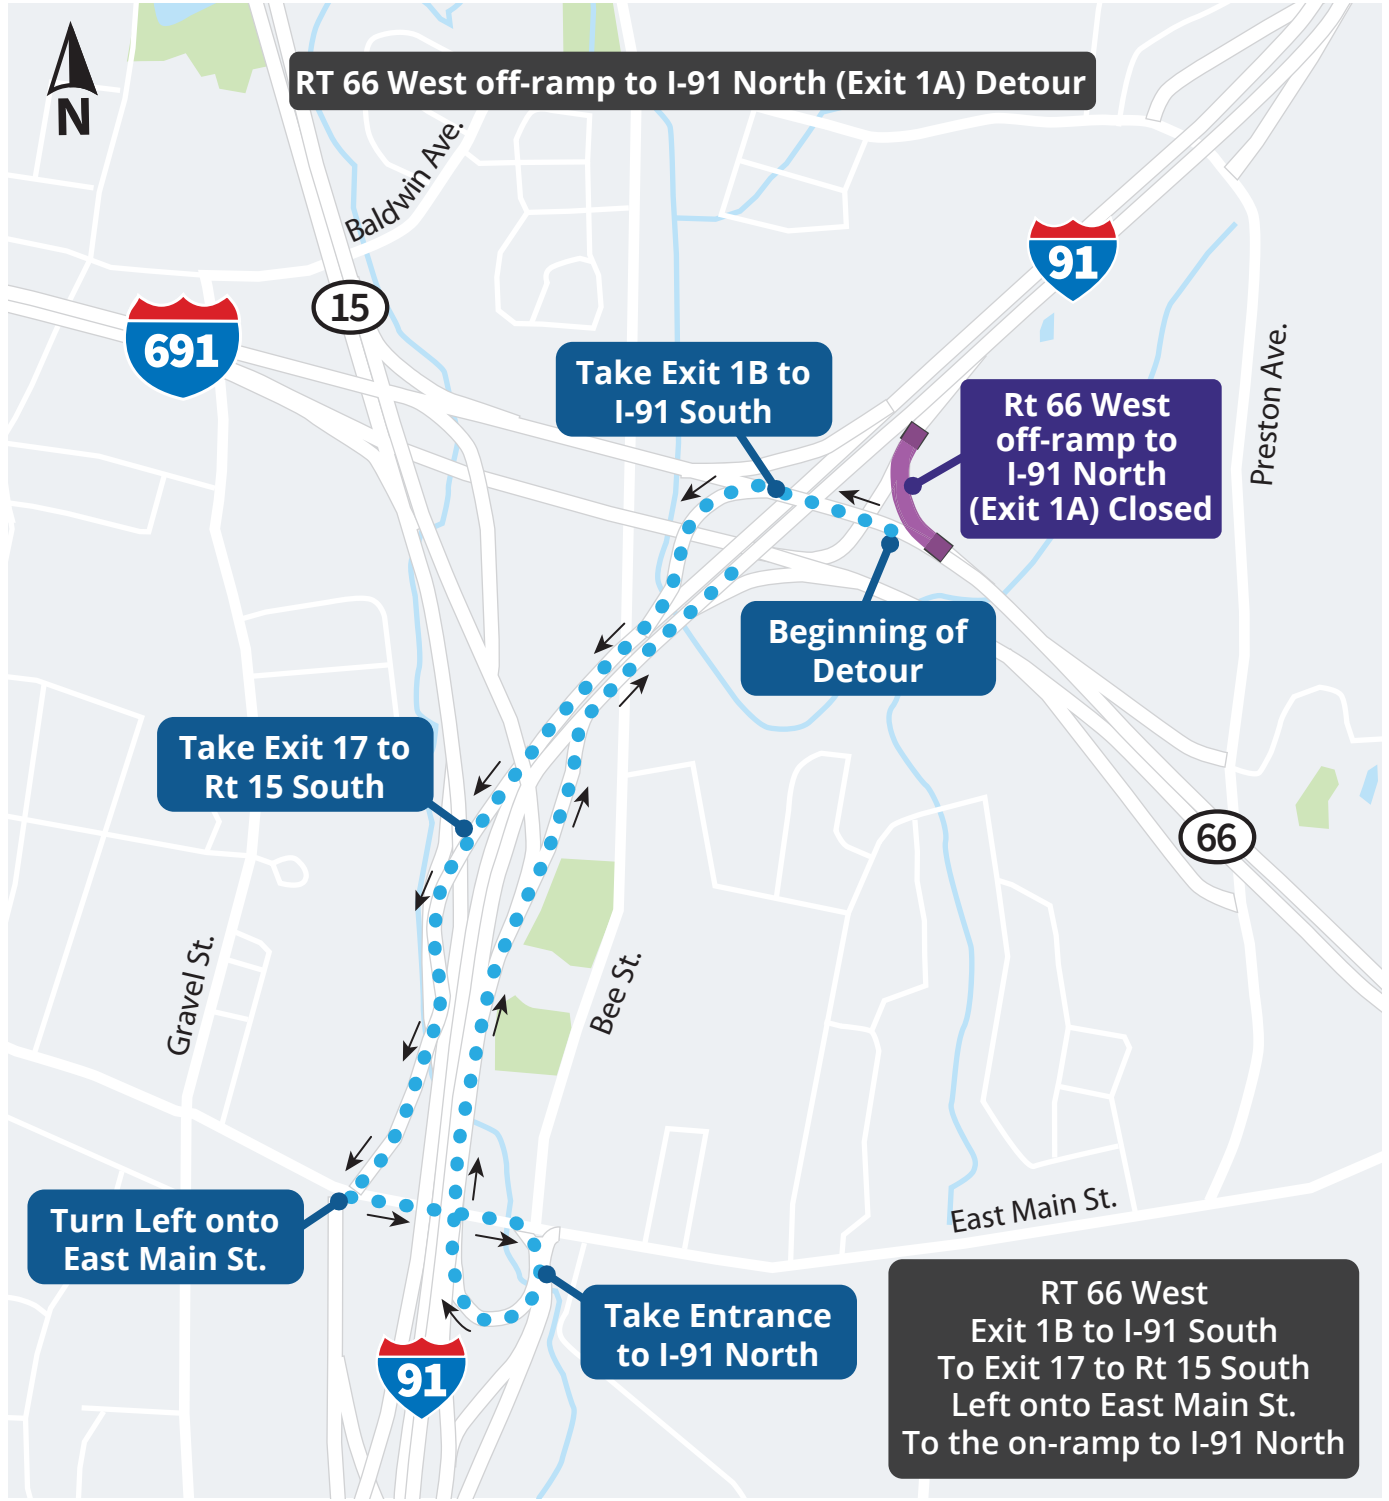

RT 66 West off-ramp to I-91 North (Exit 1A) Detour

Take Exit 1B to I-91 South

Rt 66 West off-ramp to I-91 North (Exit 1A) Closed

Beginning of Detour

Take Exit 17 to Rt 15 South

Turn Left onto East Main St.

Take Entrance to I-91 North

**RT 66 West
Exit 1B to I-91 South
To Exit 17 to Rt 15 South
Left onto East Main St.
To the on-ramp to I-91 North**